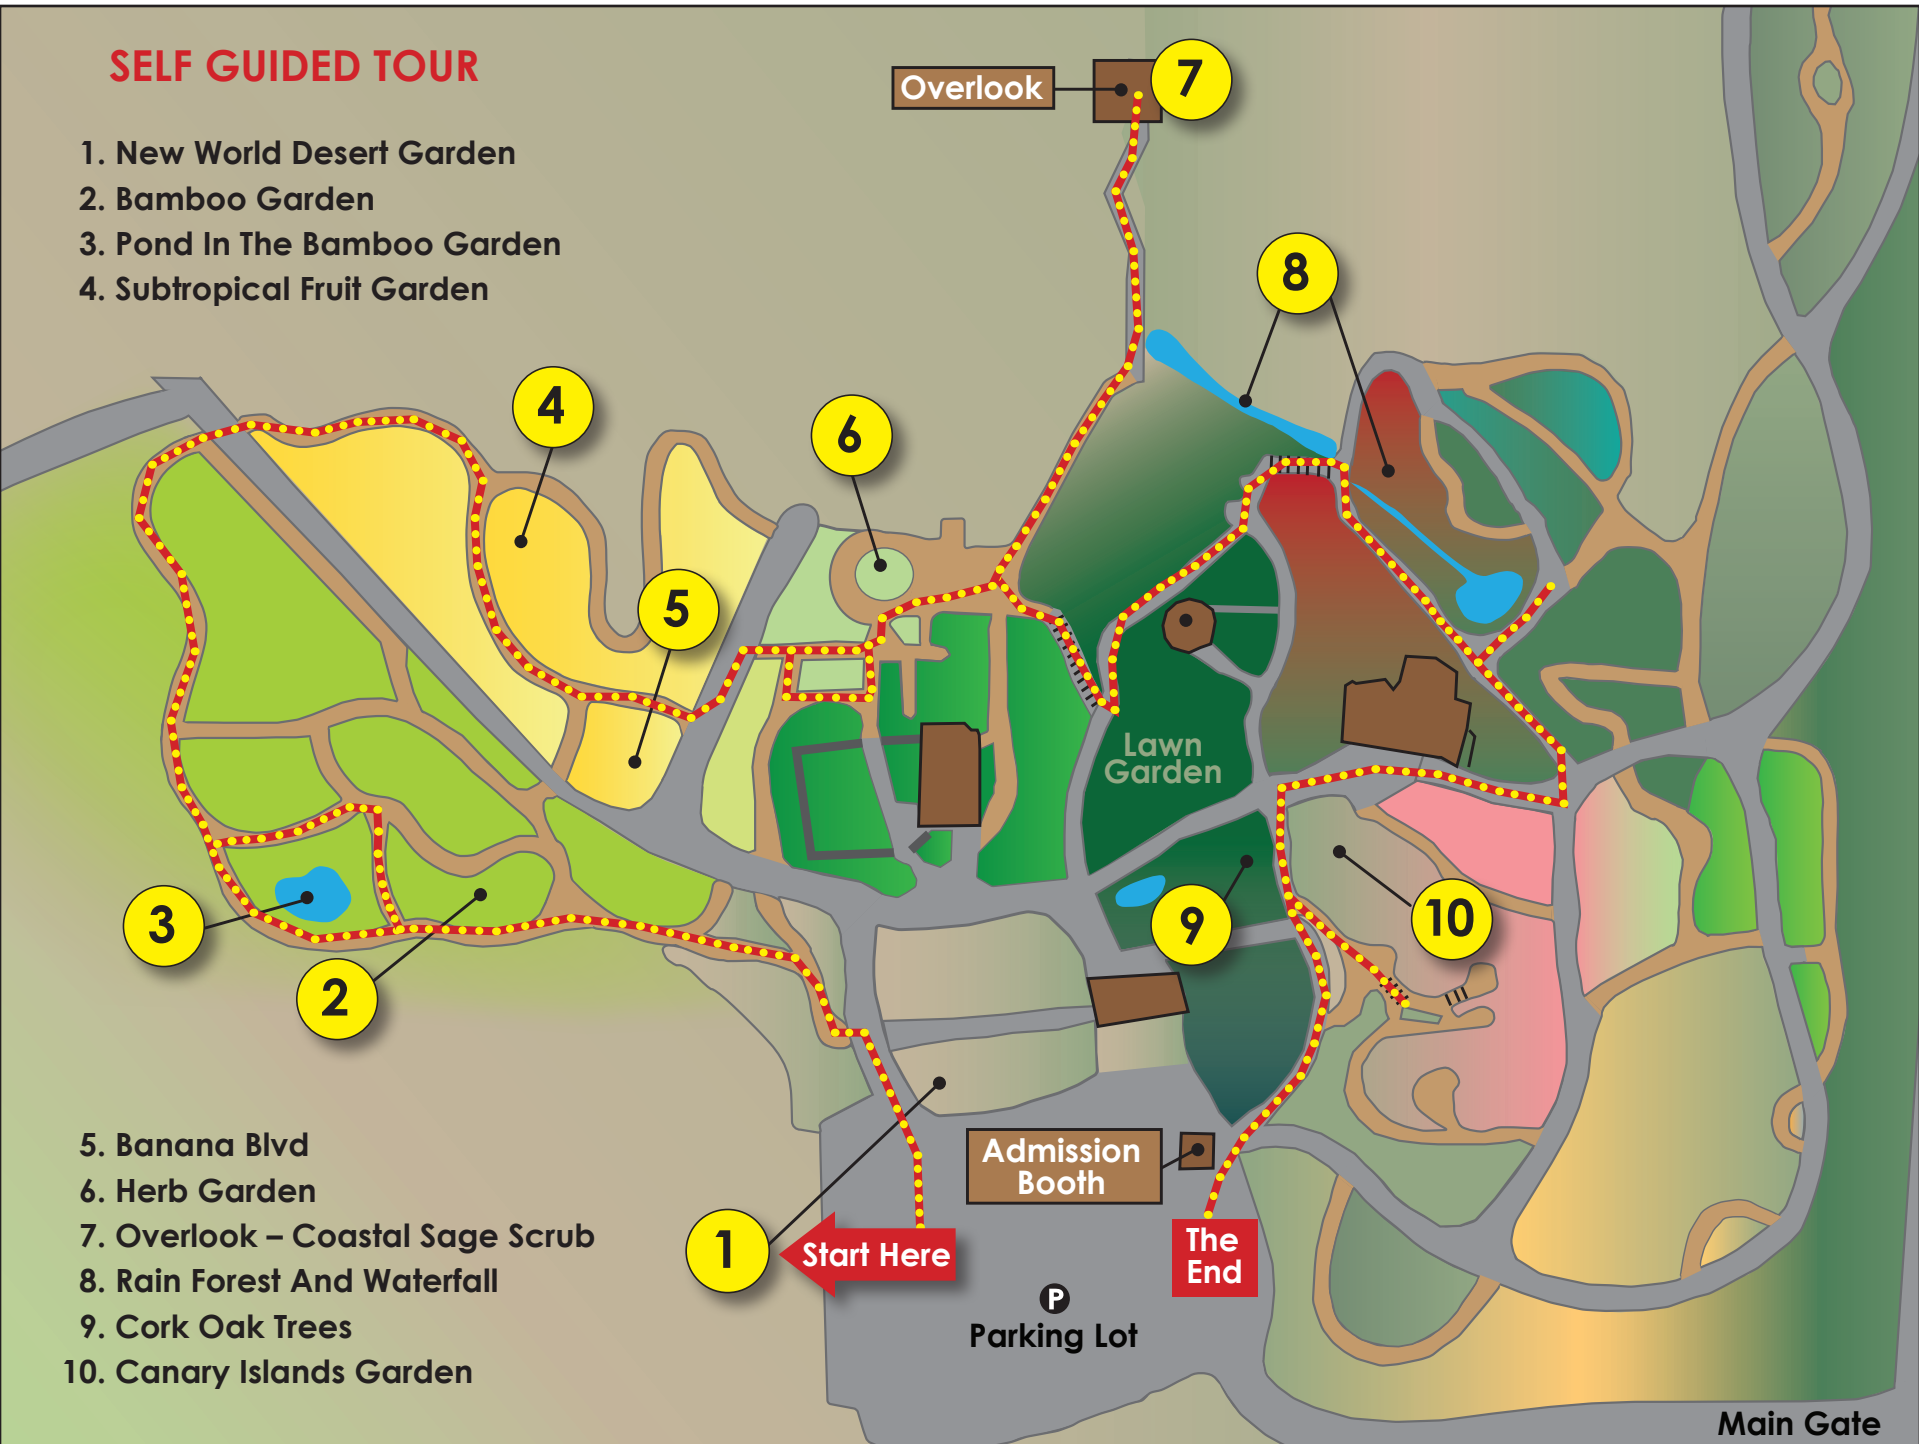

# SELF GUIDED TOUR

- 1. New World Desert Garden
- 2. Bamboo Garden
- 3. Pond In The Bamboo Garden
- 4. Subtropical Fruit Garden

- 5. Banana Blvd
- 6. Herb Garden
- 7. Overlook – Coastal Sage Scrub
- 8. Rain Forest And Waterfall
- 9. Cork Oak Trees
- 10. Canary Islands Garden

Overlook

7

8

4

6

5

3

2

Lawn Garden

9

10

Admission Booth

1

Start Here

The End

P  
Parking Lot

Main Gate